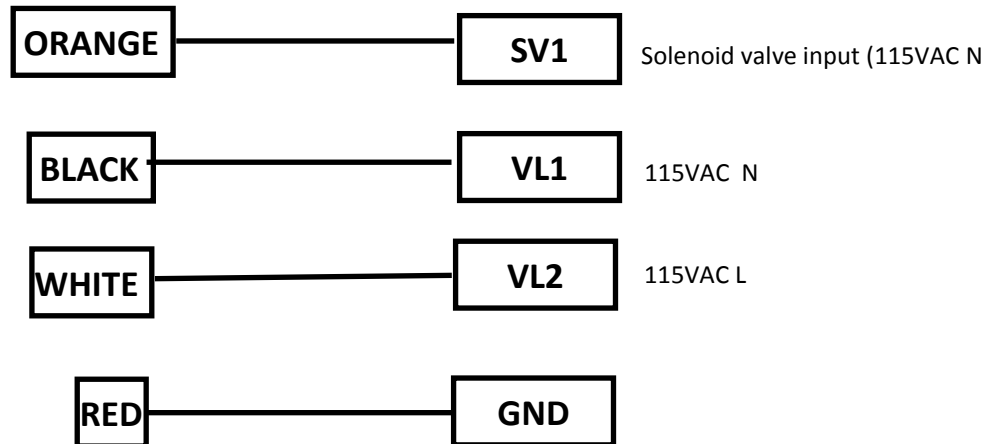

EN1000, EN1001 SOFT TOUCH HOOKUP

CONTROL WITH 115VAC SOLENOID VALVES

Connect wires from the SOFT TOUCH cable to the EN1000 or EN1001 as shown below

If RETRACT SOFT TOUCH option 9181-34JA or 9181-34JB is installed