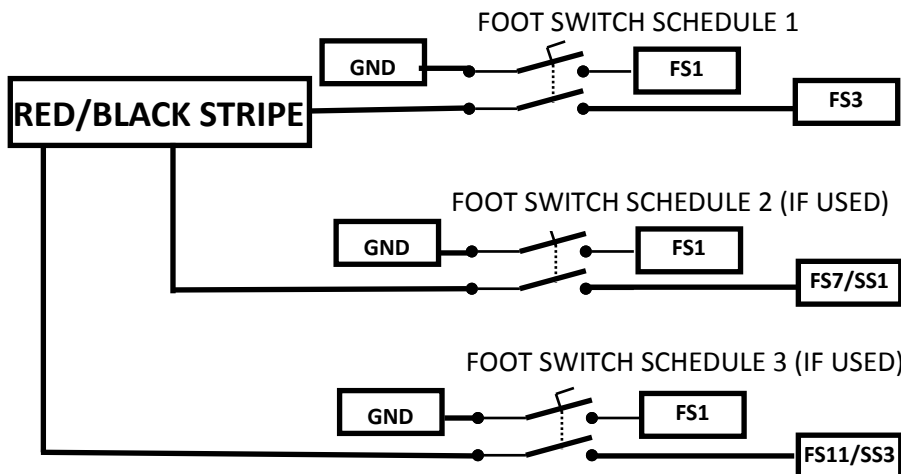

EN1000, EN1001 SOFT TOUCH HOOKUP

CONTROL WITH 115VAC SOLENOID VALVES

Connect wires from the SOFT TOUCH cable to the EN1000 or EN1001 as shown below

If RETRACT SOFT TOUCH option 9181-34JA or 9181-34JB is installed