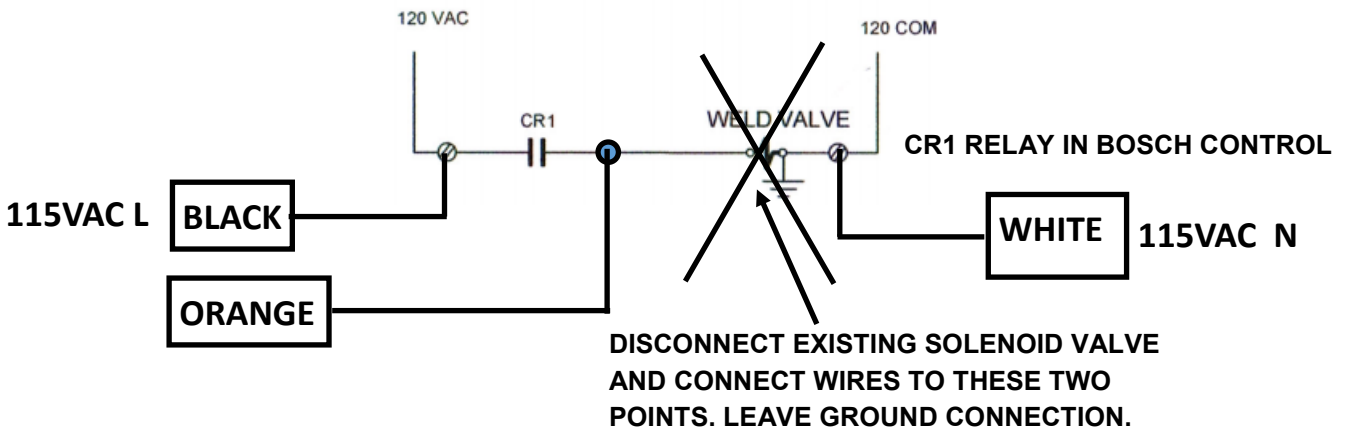

# BOSCH 6300 HF SOFT TOUCH HOOKUP

Connect wires from the SOFT TOUCH cable to the BOSCH 6300 HF control as shown below. The original solenoid valve will not be used with this SOFT TOUCH system.

Page 1 of 2

# BOSCH 6300 HF SOFT TOUCH HOOKUP

Connect wires from the SOFT TOUCH cable to the BOSCH 6300 HF control as shown below. The original solenoid valve will not be used with this SOFT TOUCH system.

Page 2 of 2

Bosch hookup drawing for reference