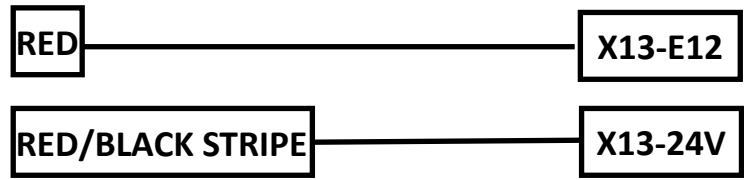

# BOSCH 6300 HF SOFT TOUCH HOOKUP

Connect wires from the SOFT TOUCH cable to the BOSCH 6300 HF control as shown below. The original solenoid valve will not be used with this SOFT TOUCH system.

Page 1 of 2

# BOSCH 6300 HF SOFT TOUCH HOOKUP

Connect wires from the SOFT TOUCH cable to the BOSCH 6300 HF control as shown below. The original solenoid valve will not be used with this SOFT TOUCH system.

Page 2 of 2